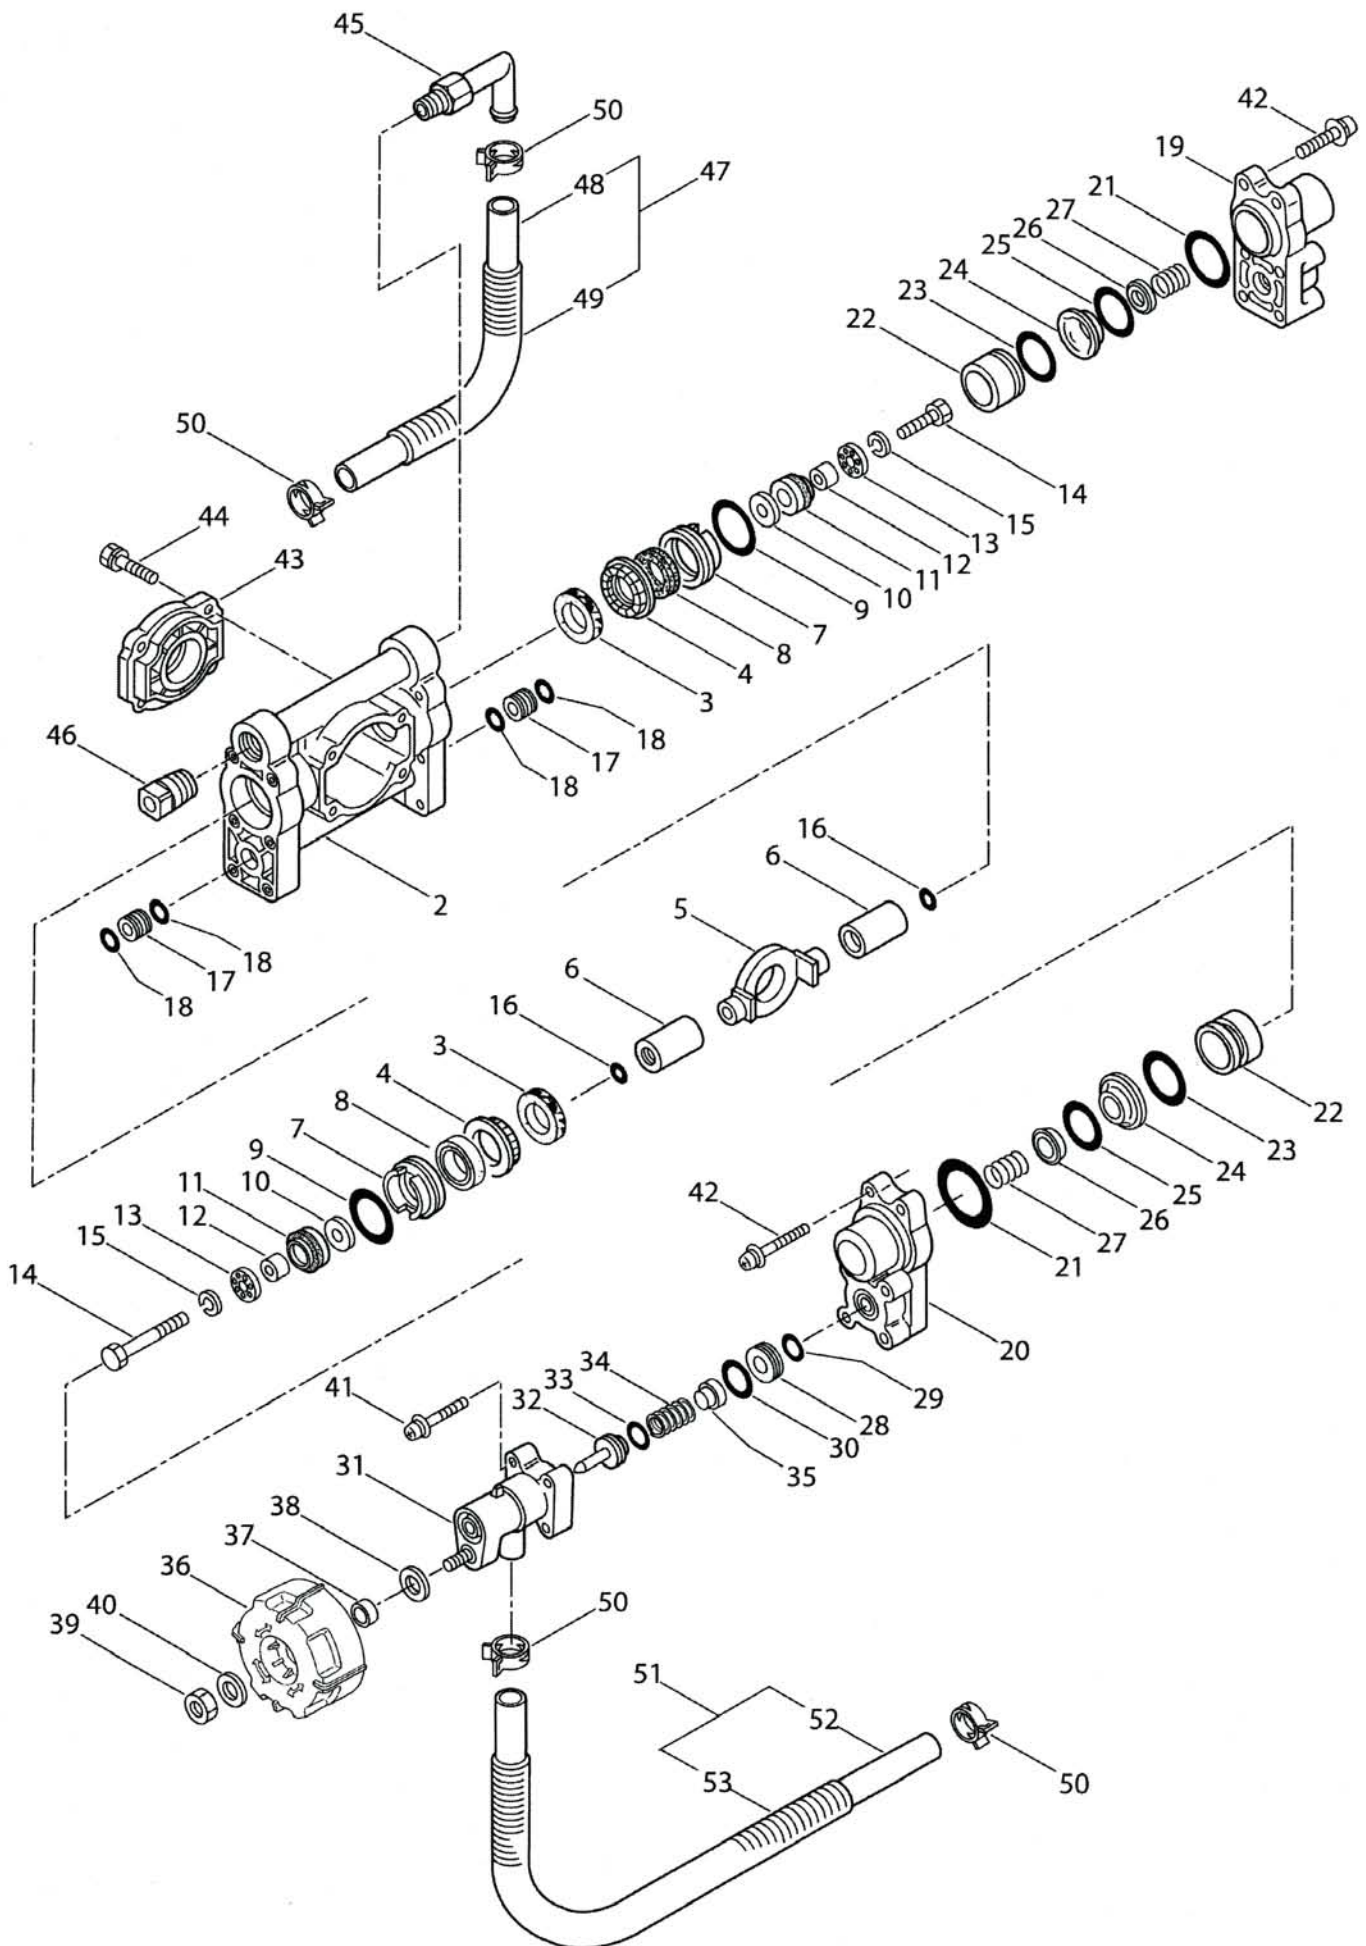

2. MS073D-SP
POWER SPRAYER

Ref. No.	Part No.	Part Name	Q'ty	Remarks
2-46	108460	Plug	1	PT3/8
2-47	118358	Hose Ass'y	1	Incl.48,49
2-48	118359	Hose	1	10x15x390L
2-49	118337	Tube	1	15x19.5x180L
2-50	103033	Band	4	150-05-00
2-51	118360	Hose Ass'y	1	Incl.52,53
2-52	118361	Hose	1	10x15x350L
2-53	118337	Tube	1	15x19.5x180L