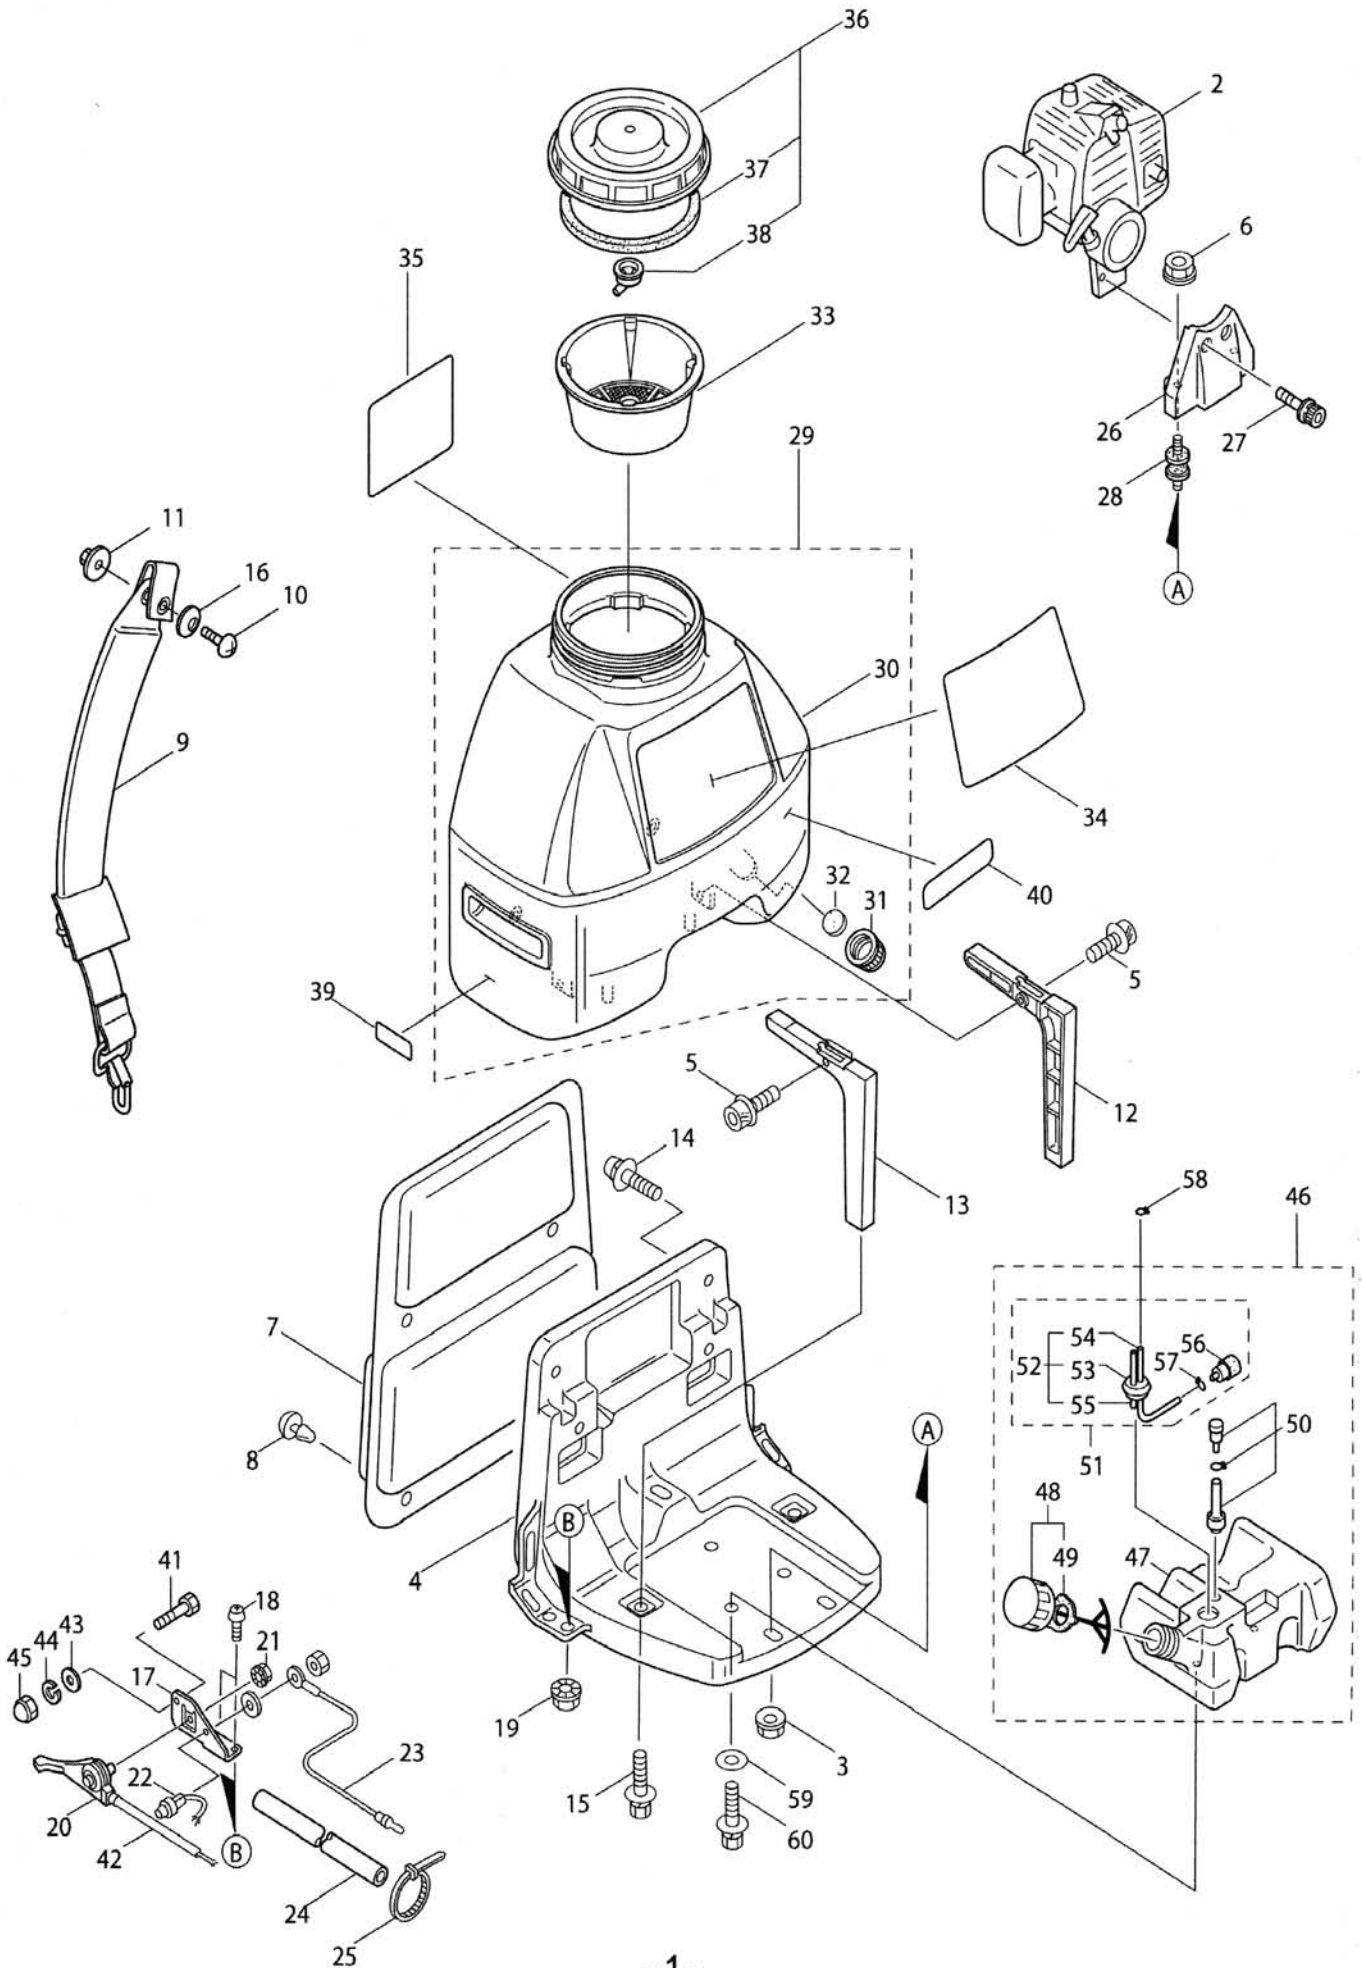

## CONTENTS

1. MAIN BODY .....	1 ~ 4
2. POWER SPRAYER .....	5 ~ 8
3. REDUCTION GEAR .....	9 ~ 10
4. ENGINE .....	11 ~ 14
5. CARBURETOR .....	15 ~ 16
6. ACCESSORIES .....	17 ~ 18

2006. 01.

**MARUYAMA**

P/N 522144

1. MS073D-SP  
MAIN BODY

Ref. No.	Part No.	Part Name	Q'ty	Remarks
1-1	354381	MS073D-SP	1	CE
1-2		Engine	1	BE230P/26(850674/123311)
1-3	109704	Nut	2	M6
1-4	118514	Base	1	
1-5	123952	Cap Screw	2	M6x14
1-6	081030	Nut	2	M6
1-7	119541	Cushion Pad	1	
1-8	100749	Fastener	6	#7
1-9	120625	Knapsack Band	2	
1-10	083445	Screw	2	M6x16
1-11	550132	Nut	2	M6
1-12	118002	Stay (R)	1	
1-13	118004	Stay (L)	1	
1-14	816015	Screw	2	M6x13
1-15	123951	Bolt	2	M6x16
1-16	100603	Washer	2	6x23xt1.6
1-17	113674	Stay	1	
1-18	081415	Screw	2	M5x16
1-19	103549	Nut	2	M5
1-20	115148	Throttle Lever	1	
1-21	103549	Nut	1	M5
1-22	114895	Stop Button	1	
1-23	114896	Earth Cord	1	
1-24	114901	Vinyl Hose	1	8x9x240L
1-25	157753	Band	1	CV-150A
1-26	264529	Bracket	1	
1-27	261607	Cap Screw	2	M5x16
1-28	109246	Buffer	2	
1-29	119029	Chemical Tank Ass'y	1	Incl.30-32
1-30	119030	Chemical Tank	1	
1-31	118147	Cap	1	
1-32	029299	Packing	1	36xt3.0
1-33	106330	Strainer	1	
1-34	123313	Label	1	MS073D-SP
1-35	119360	Label	1	
1-36	118145	Cap,Chemical Tank	1	Incl.37,38
1-37	022362	Packing	1	
1-38	022363	Inner Cap	1	
1-39	106067	Label	1	Caution
1-40	266959	Label	1	Caution
1-41	082096	Bolt	1	M6x12
1-42	121616	Throttle Cable	1	
1-43	012488	Washer	2	M6
1-44	012502	Spring Washer	1	M6
1-45	089750	Nut	1	M6

2. MS073D-SP  
POWER SPRAYER

Ref. No.	Part No.	Part Name	Q'ty	Remarks
2-46	108460	Plug	1	PT3/8
2-47	118358	Hose Ass'y	1	Incl.48,49
2-48	118359	Hose	1	10x15x390L
2-49	118337	Tube	1	15x19.5x180L
2-50	103033	Band	4	150-05-00
2-51	118360	Hose Ass'y	1	Incl.52,53
2-52	118361	Hose	1	10x15x350L
2-53	118337	Tube	1	15x19.5x180L