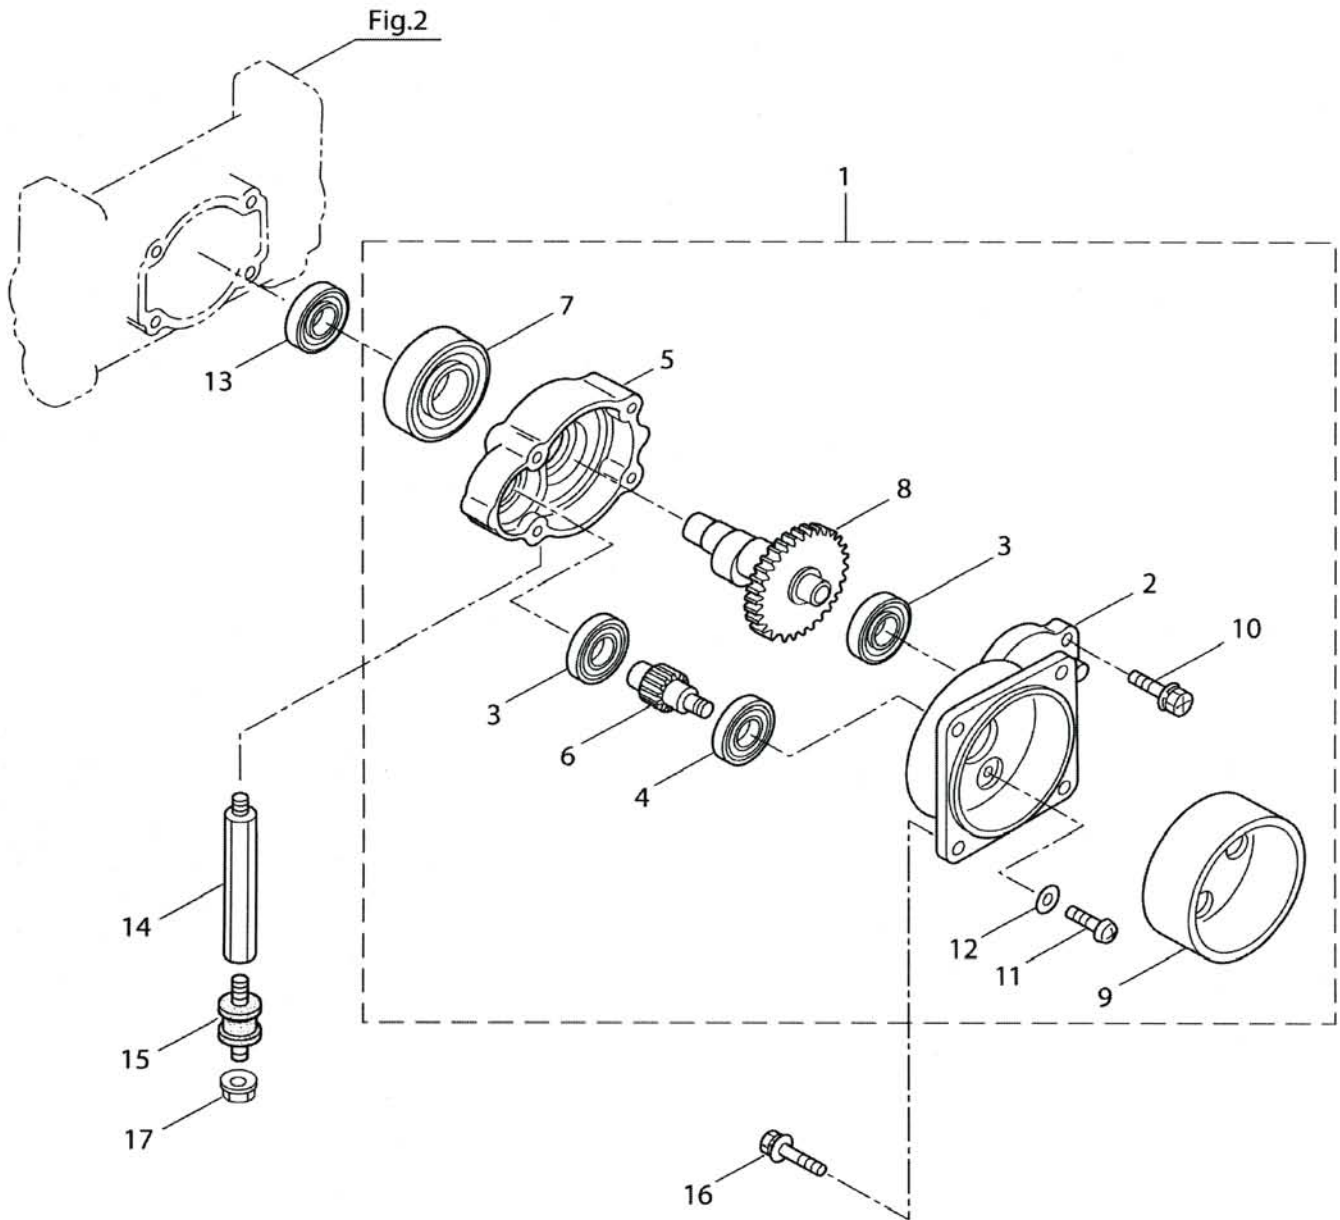

3. MS073D-SP REDUCTION GEAR

Ref. No.	Part No.	Part Name	Q'ty	Remarks
3-1	121621	Reduction Gear Ass'y	1	Incl.2-12
3-2	103137	Clutch Case	1	
3-3	102680	Bearing	2	#6000ZZ
3-4	112184	Bearing	1	#6000DDU
3-5	103138	Gear Case	1	
3-6	118200	Pinion Gear	1	
3-7	103144	Bearing	1	#6004ZZ
3-8	121622	Crankshaft	1	
3-9	103627	Clutch Drum	1	
3-10	092519	Bolt	2	M6x16
3-11	081456	Screw	2	M6x20
3-12	107736	Spack	2	
3-13	102680	Bearing	1	#6000ZZ
3-14	120613	Extension	1	
3-15	109246	Buffer	1	
3-16	092548	Bolt	4	M5x15
3-17	109704	Nut	1	M6