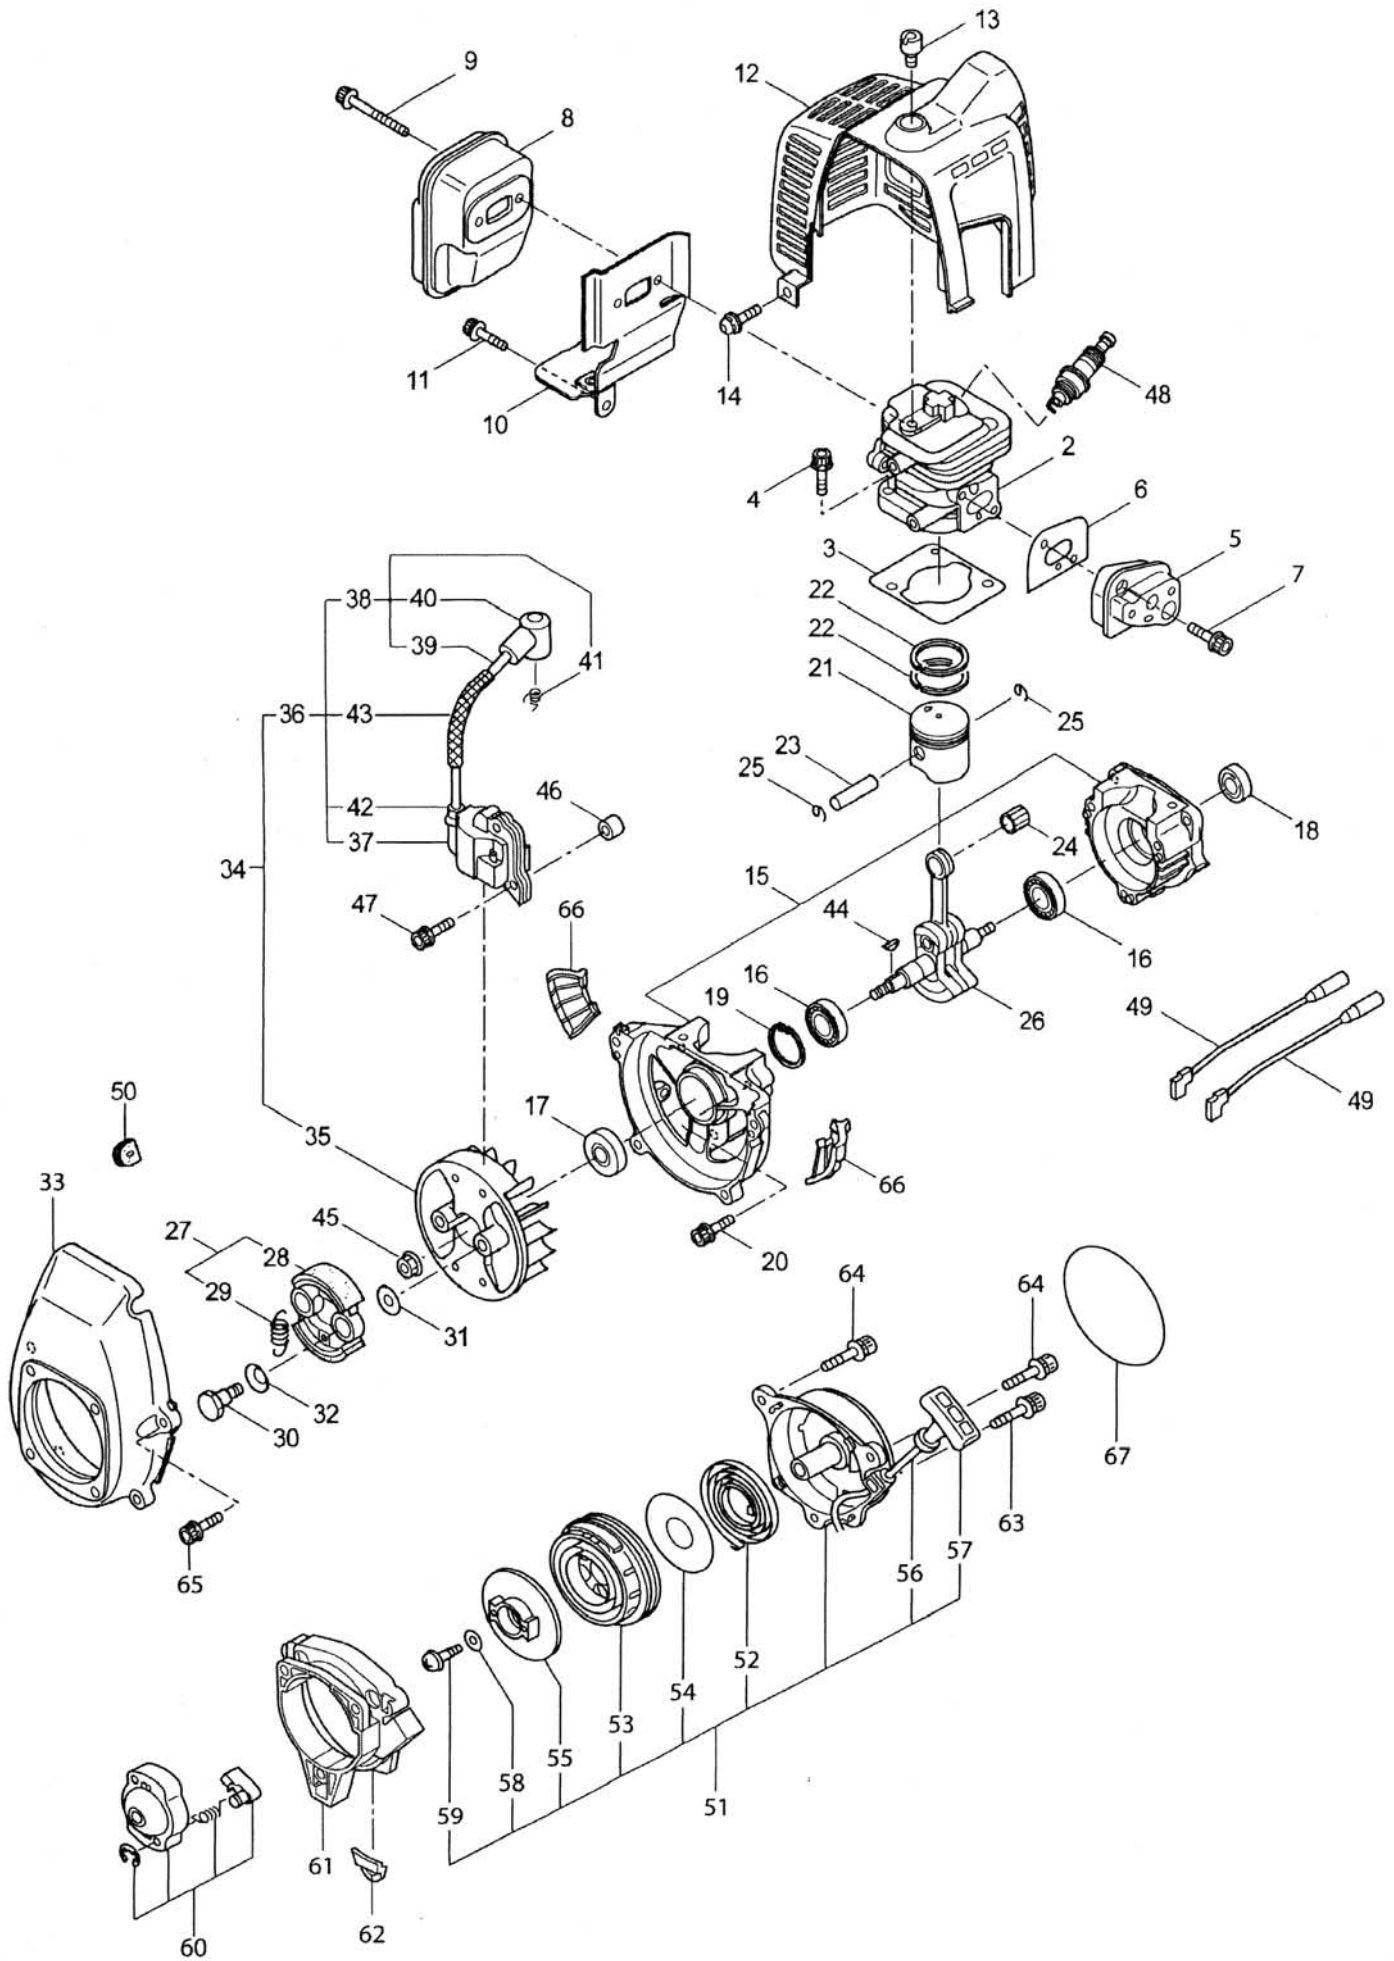

### 3. MS073D-SP REDUCTION GEAR

Ref. No.	Part No.	Part Name	Q'ty	Remarks
3-1	121621	Reduction Gear Ass'y	1	Incl.2-12
3-2	103137	Clutch Case	1	
3-3	102680	Bearing	2	#6000ZZ
3-4	112184	Bearing	1	#6000DDU
3-5	103138	Gear Case	1	
3-6	118200	Pinion Gear	1	
3-7	103144	Bearing	1	#6004ZZ
3-8	121622	Crankshaft	1	
3-9	103627	Clutch Drum	1	
3-10	092519	Bolt	2	M6x16
3-11	081456	Screw	2	M6x20
3-12	107736	Spack	2	
3-13	102680	Bearing	1	#6000ZZ
3-14	120613	Extension	1	
3-15	109246	Buffer	1	
3-16	092548	Bolt	4	M5x15
3-17	109704	Nut	1	M6

# 4. MS073D-SP ENGINE

Ref. No.	Part No.	Part Name	Q'ty	Remarks
4-46	268380	Spacer	2	
4-47	261256	Cap Screw	2	M4X25
4-48	262483	Spark Plug	1	BPMR6Y
4-49	267492	Lead	2	130L
4-50	261202	Grommet	1	
4-51	280283	Recoil Ass'y	1	Incl.52-59
4-52	269495	Recoil Spring	1	
4-53	280113	Spring Case Ass'y	1	
4-54	280114	Thrust Disk	1	
4-55	280110	Pulley	1	
4-56	269499	Rope	1	
4-57	269500	Starter Grip	1	
4-58	269501	Washer	1	
4-59	269502	Tapping Screw	1	
4-60	269492	Starter Pulley Ass'y	1	
4-61	269283	Adapter Ass'y	1	
4-62	269208	Nut	1	
4-63	265726	Cap Screw	4	M4X16
4-64	269273	Cap Screw	2	M4x20
4-65	261250	Cap Screw	4	M5x20
4-66	264582	Screen	2	
4-67	269409	Label	1	