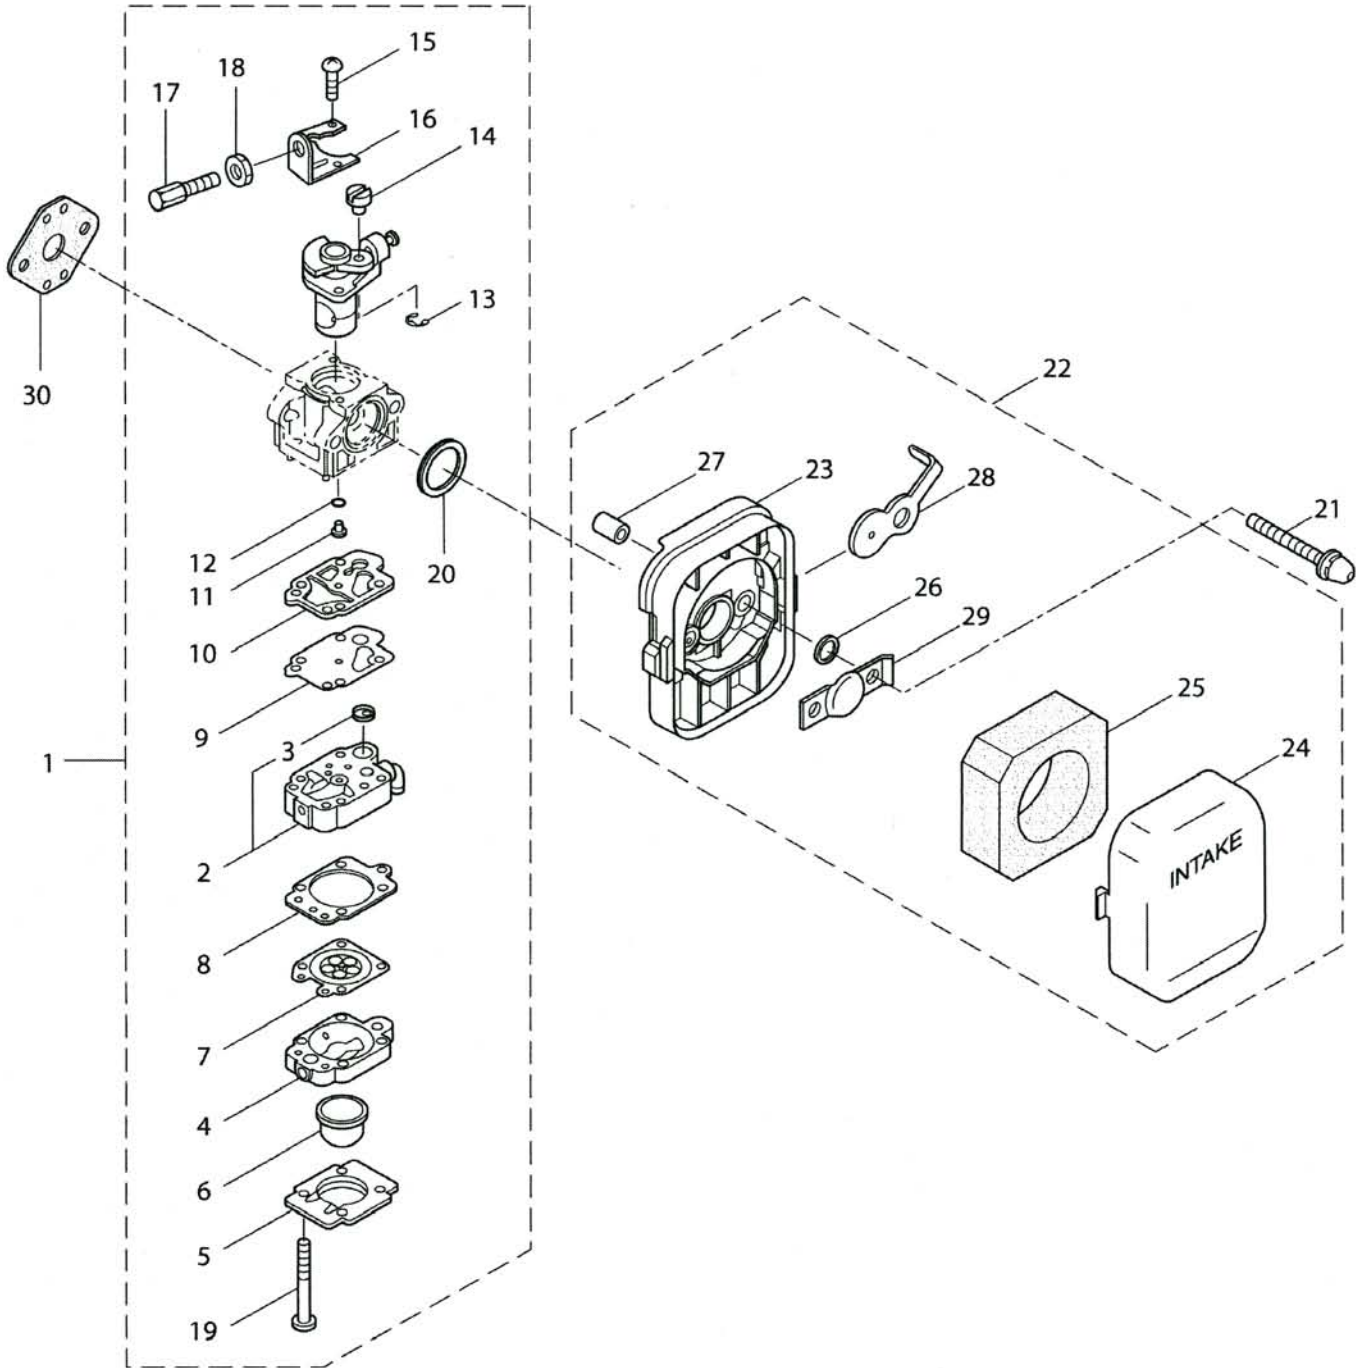

5. MS073D-SP
CARBURETOR

Ref. No.	Part No.	Part Name	Q'ty	Remarks
5-1	268313	Carburetor Ass'y	1	Incl.2-20 New gasket required
5-2	263739	Pump Body	1	Incl.3
5-3	261872	Screen	1	
5-4	262991	Purge Body	1	
5-5	262992	Cover Plate	1	
5-6	261874	Primer Bulb	1	
5-7	268501	Diaphragm, Metering	1	
5-8	262993	Gasket	1	
5-9	262994	Diaphragm, Fuel Pump	1	
5-10	262995	Gasket	1	
5-11	281487	Main Jet	1	#37
5-12	261871	O-Ring	1	
5-13	261876	E-Ring	1	
5-14	261658	Swivel	1	
5-15	261875	Screw	2	
5-16	264677	Bracket	1	
5-17	261877	Adapter	1	
5-18	261878	Nut	1	
5-19	262996	Screw	4	
5-20	261657	Packing	1	
5-21	264016	Cap Screw	2	M5X60
5-22	266422	Air Filter Ass'y	1	Incl.23-29
5-23	263005	Housing	1	
5-24	262998	Cover	1	
5-25	263006	Element	1	
5-26	263000	Washer	1	
5-27	263001	Sleeve	2	
5-28	266423	Choke Valve	1	
5-29	263003	Plate	1	
5-30	261864	Gasket	1