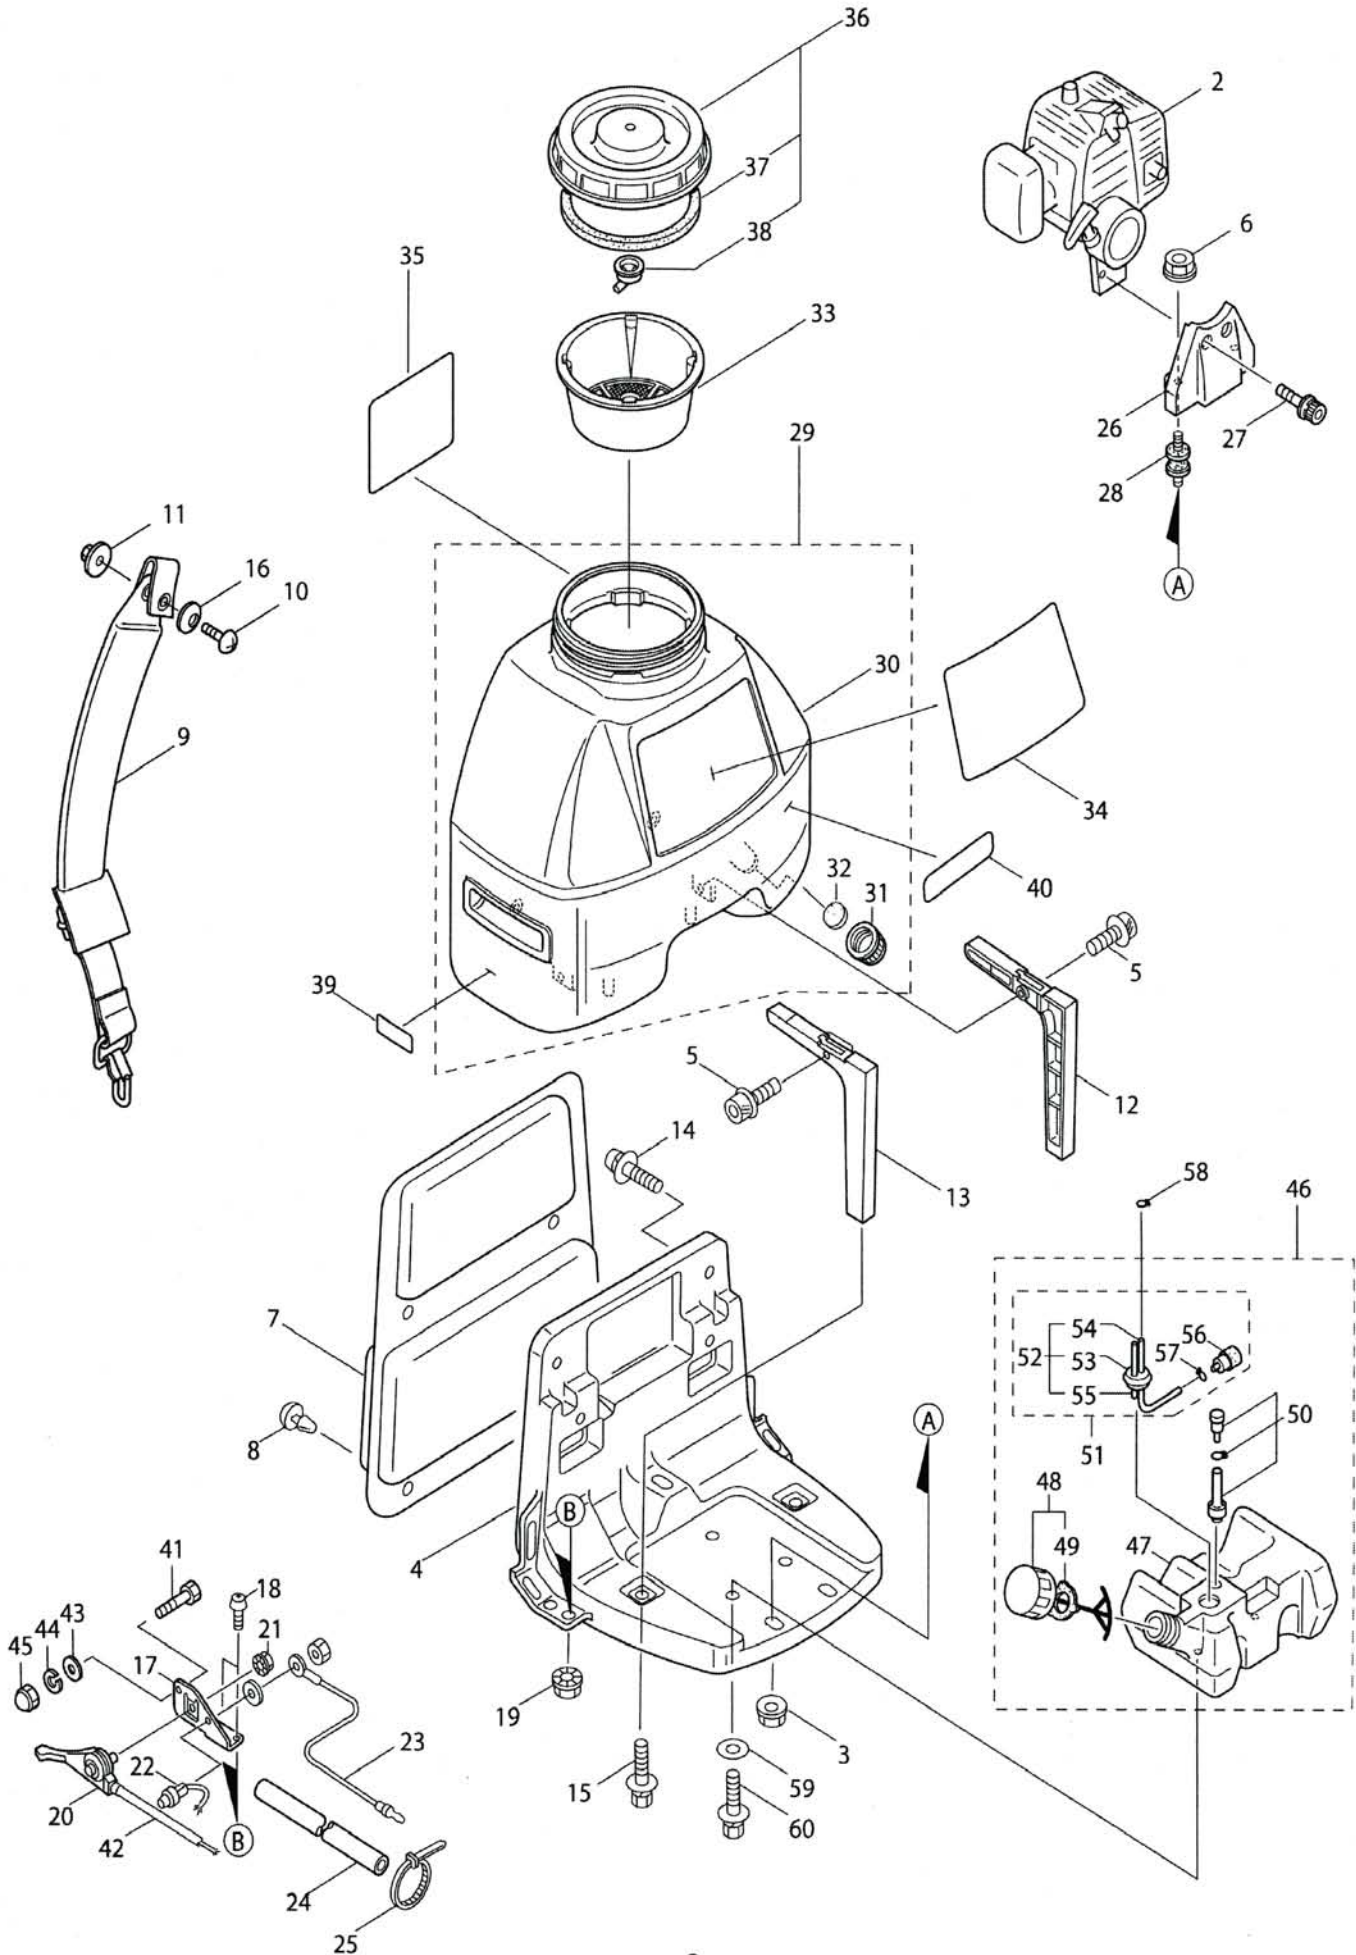

1. MS073D-SP
MAIN BODY

Ref. No.	Part No.	Part Name	Q'ty	Remarks
1-46	122112	Fuel Tank Ass'y	1	Incl.47-57
1-47	121626	Fuel Tank	1	
1-48	262726	Fuel Tank Cap Ass'y	1	Incl.49
1-49	261105	Gasket	1	
1-50	261696	Breather Ass'y	1	
1-51	265952	Fuel Pipe Pick-up Ass'y	1	Incl.52-57
1-52	265867	Fuel Pipe Ass'y	1	Incl.53-55
1-53	265869	Grommet	1	
1-54	261690	Fuel Pipe	1	140L
1-55	263038	Return Pipe	1	3x6x85L
1-56	264653	Filter Ass'y	1	
1-57	261117	Clip	1	
1-58	261117	Clip	1	
1-59	015479	Washer	2	5.3x16xT1.6
1-60	081414	Screw	2	M5x14