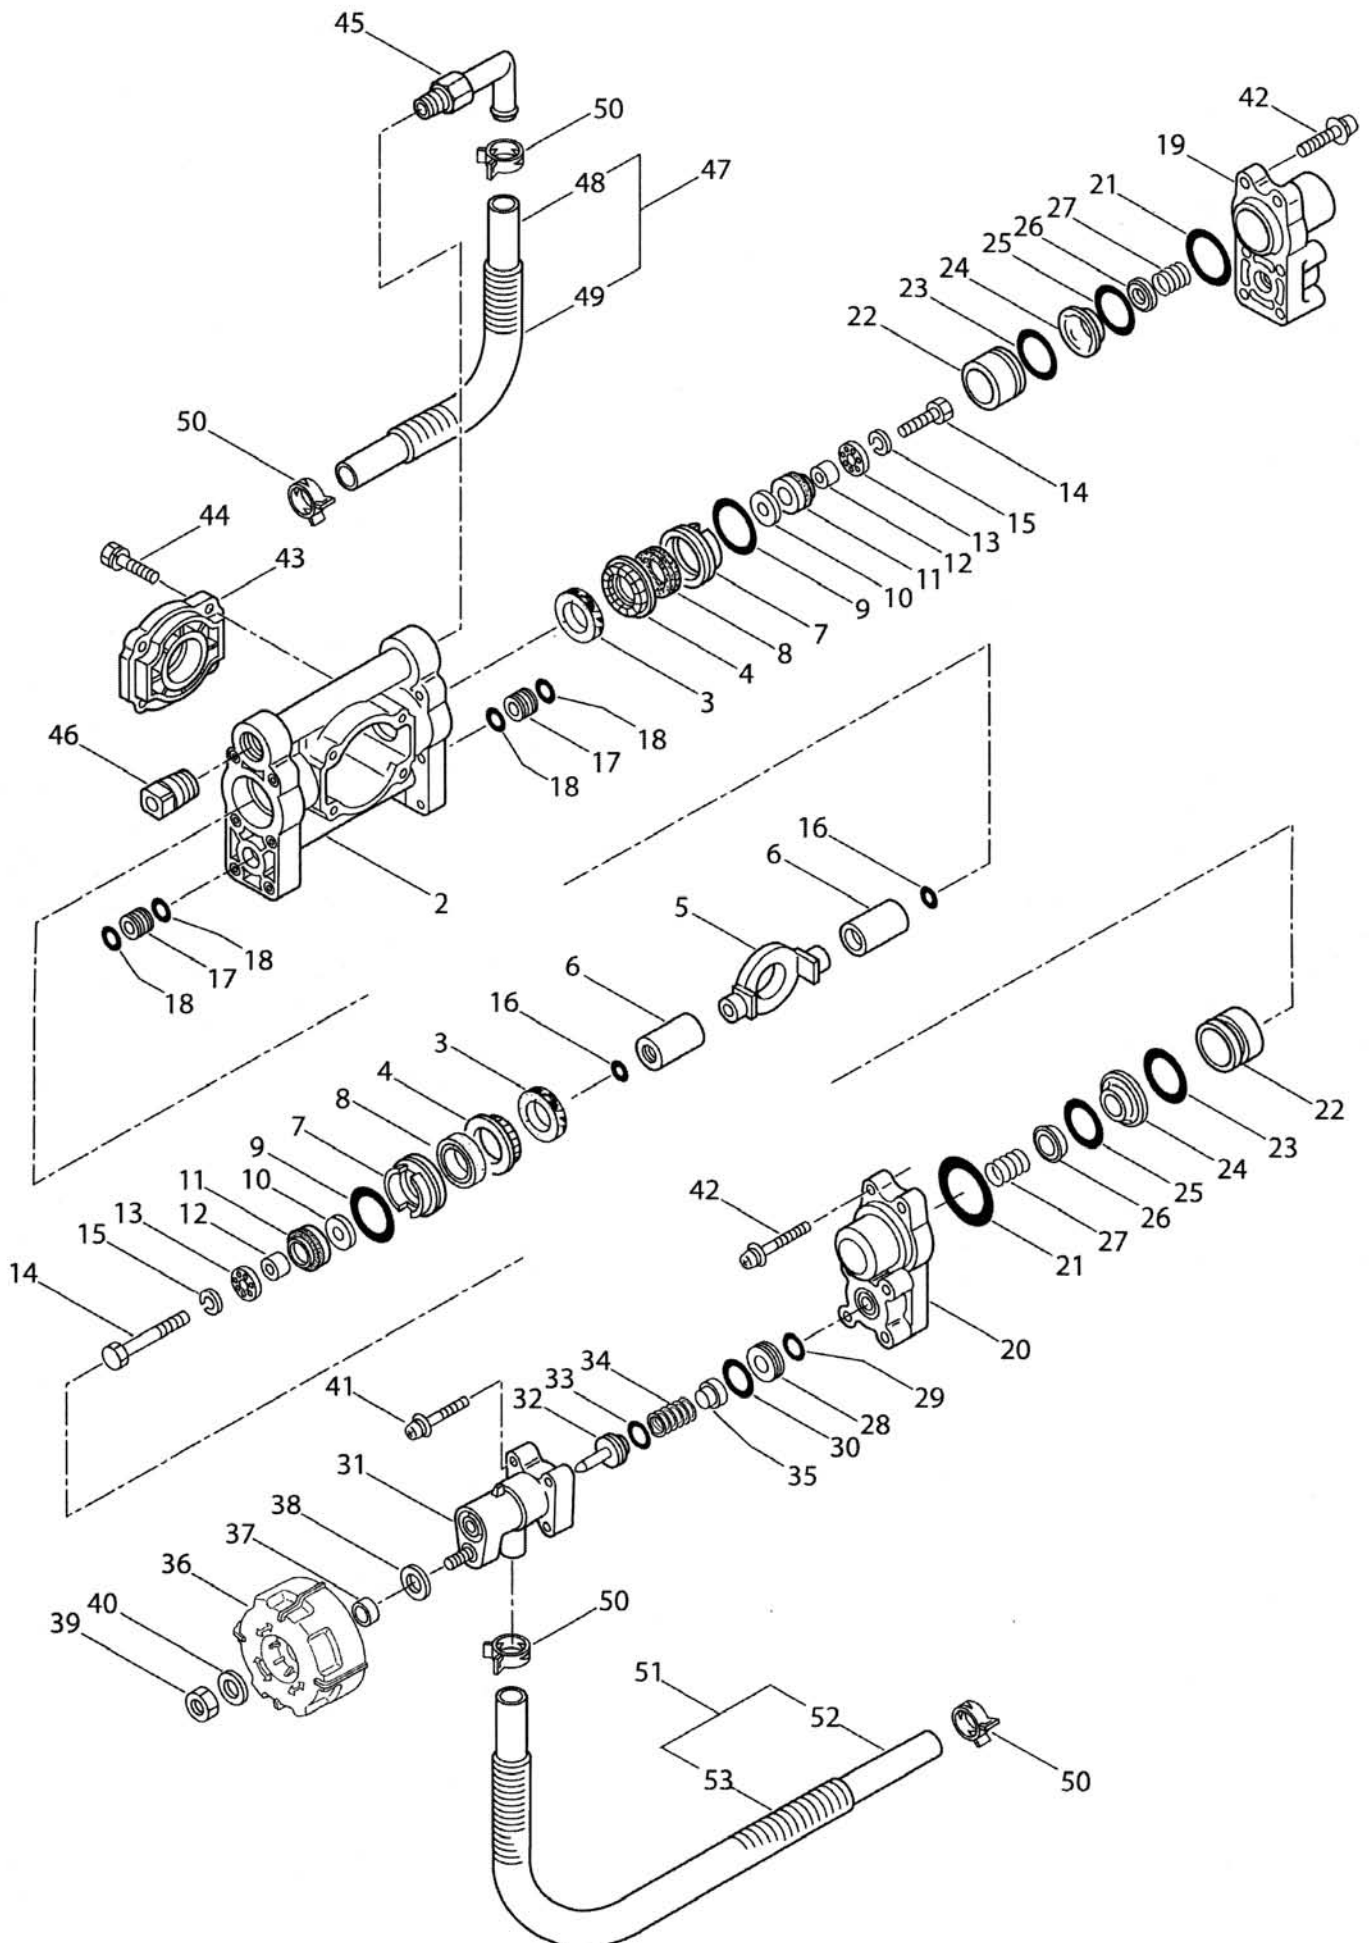

2. MS073D-SP
POWER SPRAYER

Ref. No.	Part No.	Part Name	Q'ty	Remarks
2-1	121617	Pump Ass'y	1	Incl.2-2~2-53, 3-1~3-17
2-2	121831	Crankcase	1	
2-3	102683	Oil Seal	2	G16244
2-4	106190	Collar	2	
2-5	121179	Connecting Rod	1	
2-6	118055	Sleeve	2	15x28.5
2-7	102358	Seal Retainer	2	
2-8	112252	Packing	2	
2-9	013977	O-Ring	2	S26
2-10	043426	Suction Valve Seat	2	5x17xt2.8
2-11	100441	Piston Packing	2	20.5
2-12	023357	Suction Valve Collar	2	5x8x10L
2-13	022023	Suction Valve Stopper	2	5x16xt3
2-14	118357	Bolt	2	M5x45x22
2-15	015848	Spring Washer	2	M5
2-16	021549	O-Ring	2	P5
2-17	100554	Spacer Pipe	2	6x12x10
2-18	014175	O-Ring	4	P9
2-19	103128	Cylinder Head (A)	1	
2-20	102634	Cylinder Head (B)	1	
2-21	013983	O-Ring	2	S31.5
2-22	103130	Cylinder Pipe	2	20x26x18L
2-23	023172	O-Ring	2	P22
2-24	118018	Valve Seat	2	
2-25	103575	O-Ring	2	23x1.5
2-26	043723	Discharge Valve	2	
2-27	043360	Discharge Valve Spring	2	
2-28	103746	Valve Seat	1	
2-29	011343	O-Ring	1	P10A
2-30	011346	O-Ring	1	P14
2-31	103132	Spring Case	1	
2-32	121618	Spring Retainer	1	
2-33	011682	O-Ring	1	P10
2-34	121620	Compression Coil Spring	1	
2-35	121619	Discharge Valve	1	
2-36	107198	Handle	1	
2-37	103270	Collar	1	8x10x5.3L
2-38	020012	Washer	5	8.5x14xt0.5
2-39	081039	Nut	1	M8
2-40	014065	Washer	1	M8
2-41	121956	Screw	8	M5x32
2-42	816036	Screw	4	M5x60
2-43	118006	Bearing Case	1	
2-44	118085	Bolt	4	M6x55
2-45	102661	Elbow	1