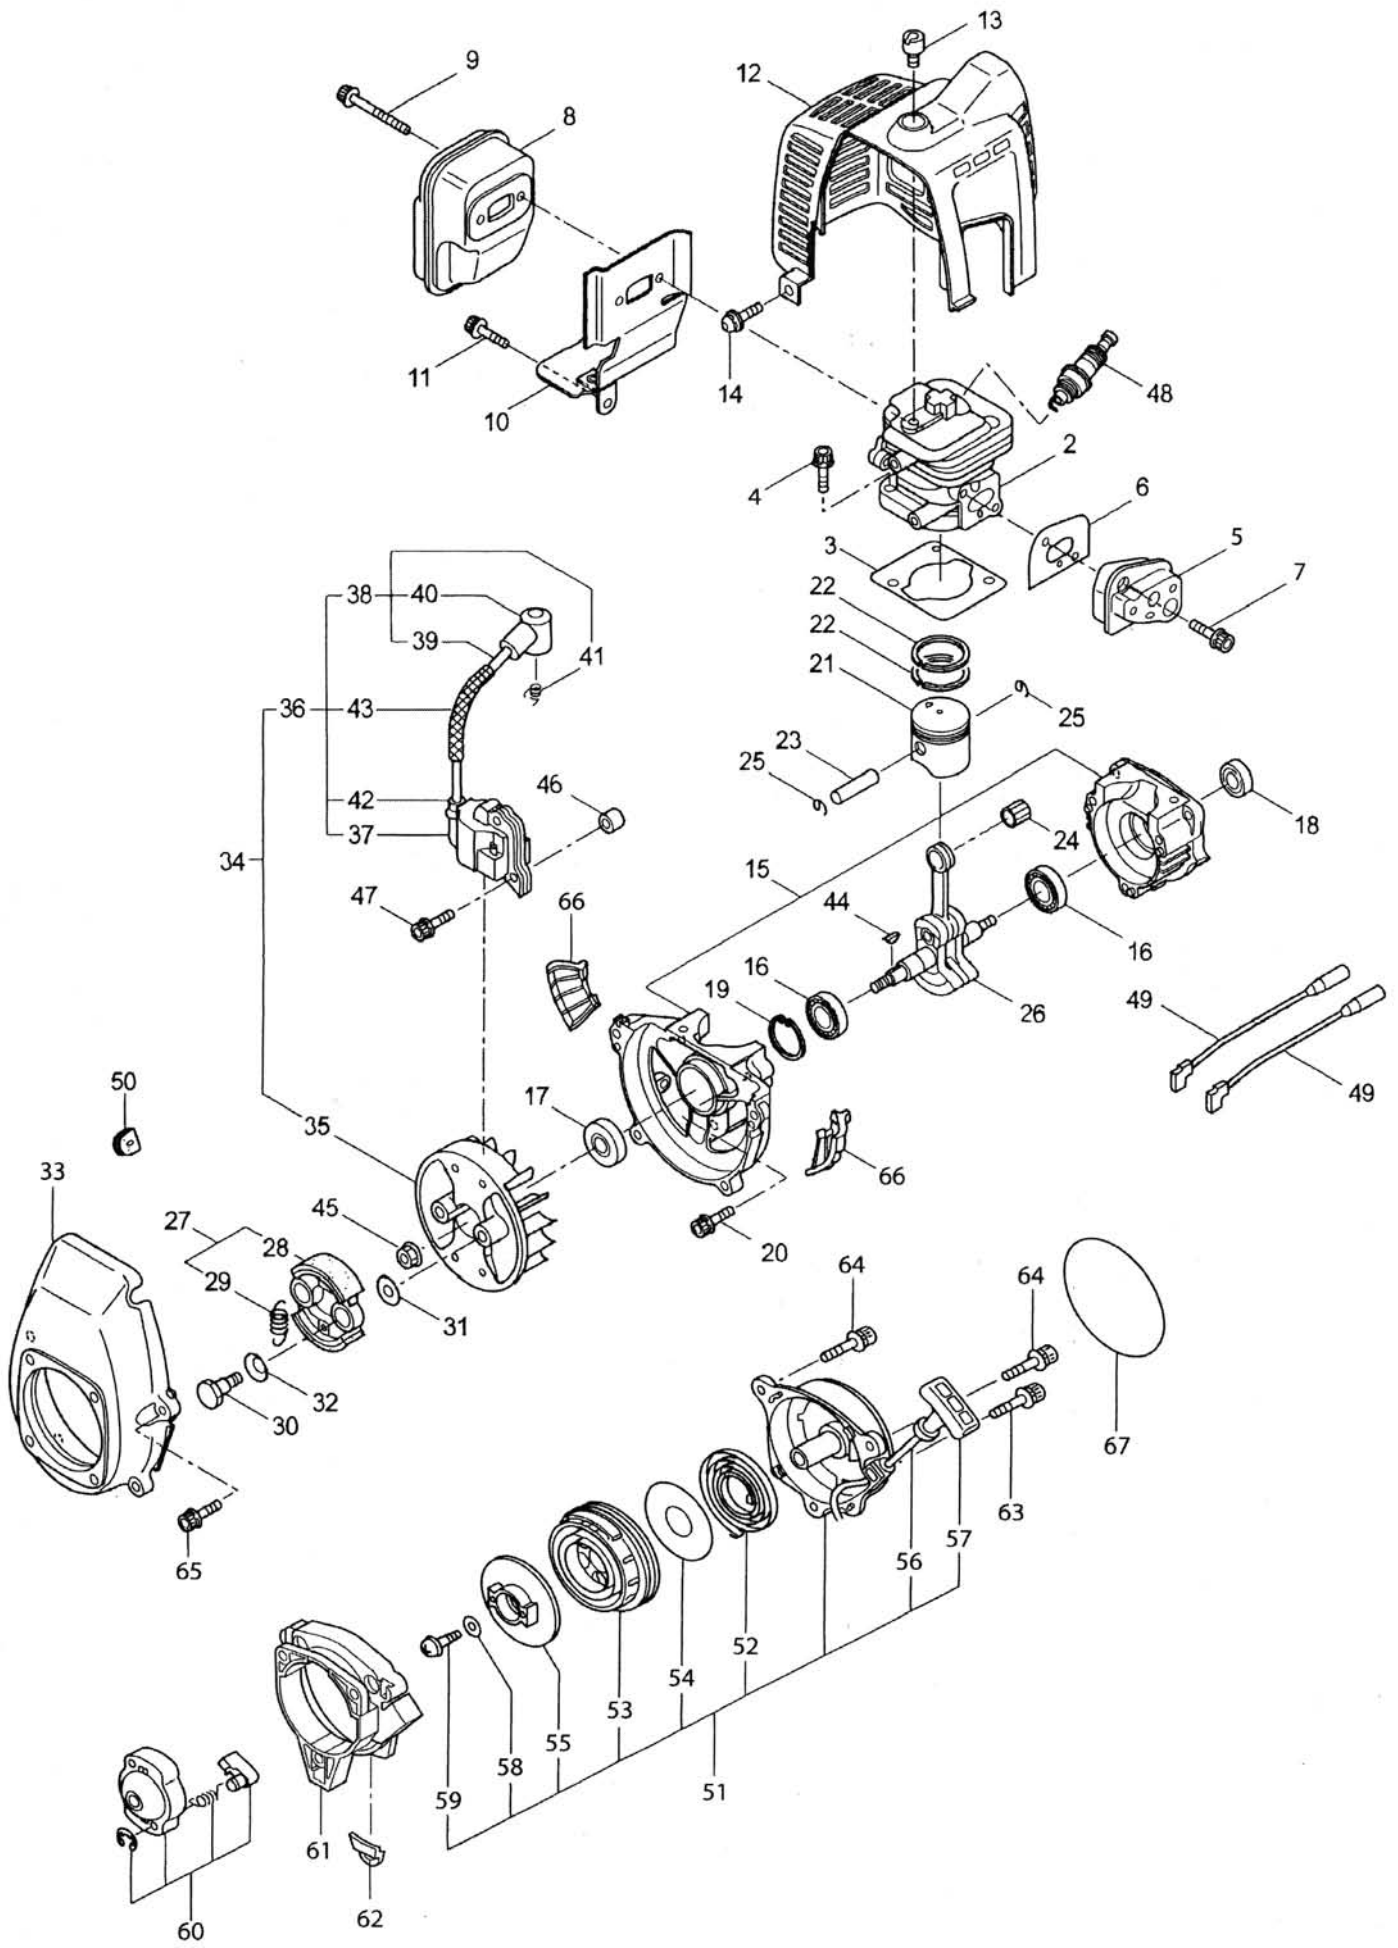

4. MS073D-SP ENGINE

Ref. No.	Part No.	Part Name	Q'ty	Remarks
4-1		Engine	1	BE230P/26(850674/123311)
4-2	266249	Cylinder	1	New gasket required
4-3	267178	Gasket	1	
4-4	267290	Cap Screw	2	M5X20
4-5	265802	Insulator	1	New gasket required
4-6	267049	Gasket	1	
4-7	265924	Cap Screw	2	M5X25
4-8	267466	Muffler Comp.	1	
4-9	266264	Cap Screw	2	M5X50
4-10	267189	Gasket Comp.	1	
4-11	261607	Cap Screw	1	M5X16
4-12	267550	Top Cover	1	
4-13	264022	Knob	1	
4-14	267177	Screw	1	M5X16
4-15	267063	Crankcase	1	
4-16	280488	Bearing	2	PPL6001
4-17	261492	Oil Seal	1	ISCD12287
4-18	261386	Oil Seal	1	ISCD12227
4-19	055185	Snap Ring	1	#28
4-20	261612	Cap Screw	3	M5X30
4-21	266467	Piston	1	
4-22	264891	Piston Ring	2	(2)required
4-23	261036	Piston Pin	1	5.7X8X23.5L
4-24	263957	Bearing, Needle	1	KTV81112EG01 B2
4-25	261576	Clip, Piston	2	
4-26	267193	Crankshaft/Conn. Rod Ass'y	1	
4-27	264887	Clutch Ass'y	1	Incl.28,29
4-28	264888	Clutch Shoe	2	(2)required
4-29	264889	Spring, Clutch	1	
4-30	264505	Bolt	2	
4-31	261189	Washer	2	6X16.5Xt1.2
4-32	261777	Wave Washer	2	
4-33	268801	Fan Cover	1	
4-34	269516	Magneto Ass'y	1	Incl.35-43
4-35	261356	Rotor/Fan	1	
4-36	269512	Ignition Coil Ass'y	1	Incl.37-43
4-37	269513	Coil	1	
4-38	267403	Spark Plug Wire Ass'y	1	Incl.39-41
4-39	267404	Spark Plug Wire	1	
4-40	261074	Plug Boot	1	
4-41	261075	Connector	1	
4-42	261072	Cap	1	
4-43	269418	Insulator	1	
4-44	261076	Woodruff Key	1	3X10
4-45	261417	Nut, Rotor	1	M8