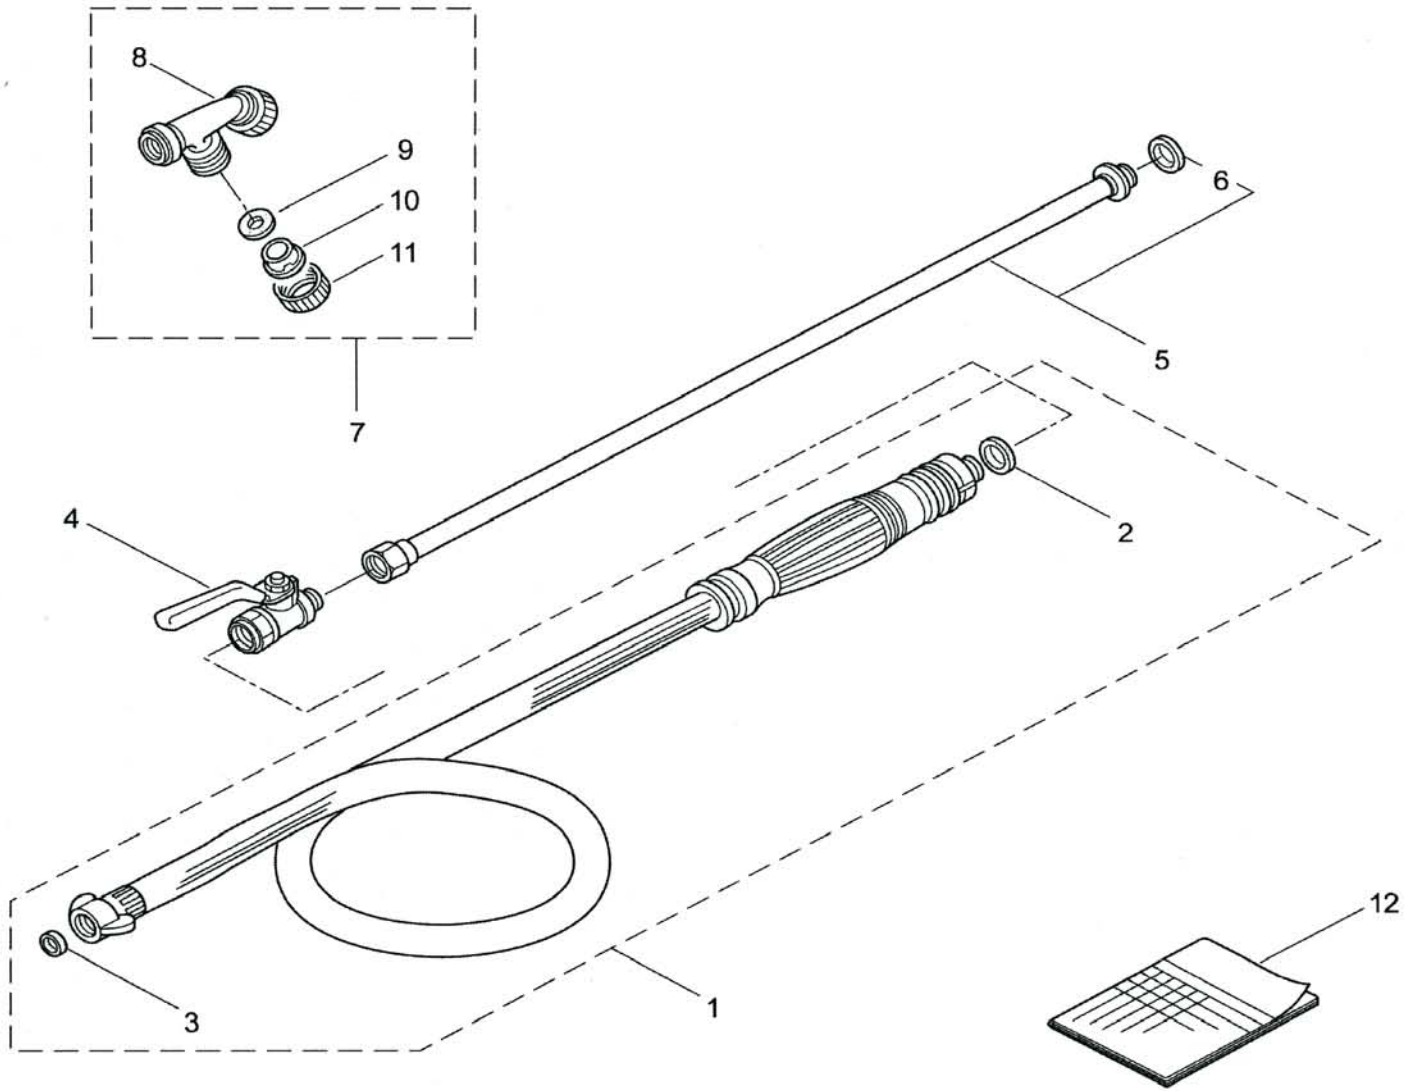

6. MS073D-SP
ACCESSORIES

Ref. No.	Part No.	Part Name	Q'ty	Remarks
6-1	118267	Hose Ass'y	1	Incl.2,3 7.5x1200L
6-2	013572	Packing	1	11.5x16xt1.5
6-3	074369	Packing	1	7x11.5xt1.5
6-4	105891	Ball Cock	1	PF1/4xPF1/4
6-5	124040	Nozzle Pipe	1	Incl.6
6-6	112850	Packing	1	11.5x15.5xt1.5
6-7	117958	Wide Nozzle Ass'y	1	Incl.12-15 NH-V-2M-2-D5
6-8	103170	Nozzle Pipe	1	H-606
6-9	103171	Packing	2	H-704
6-10	118266	Nozzle Plate	2	NN-D-5
6-11	103173	Cap	2	
6-12	122115	Instruction Manual	1	MS073D